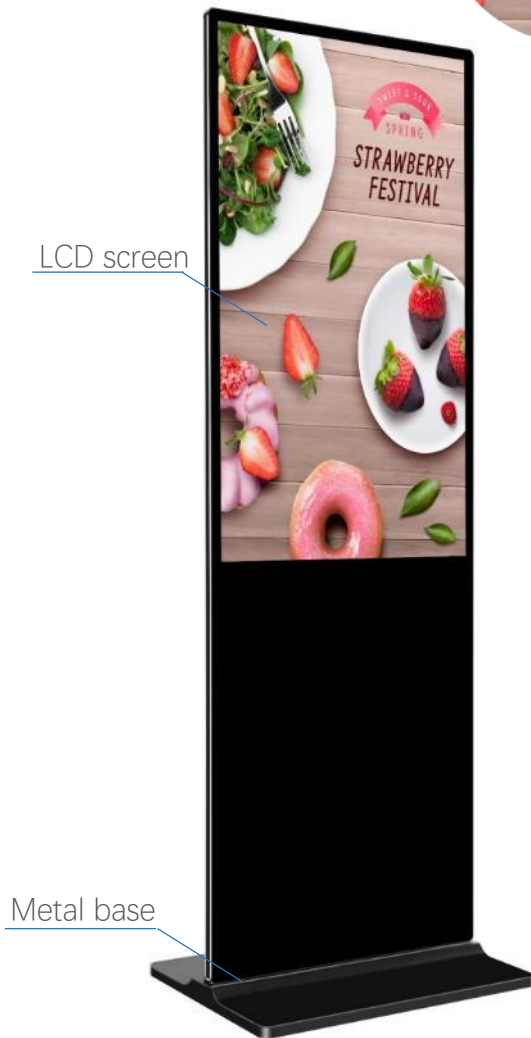

# Floor Standing Kiosk

43" 49" 55" 65" inch

# Product Display

Elegant Aluminum Alloy Bezel

LCD screen

Metal base

Venting holes

Moving handle

Interface baffle

Ultra Slim Design