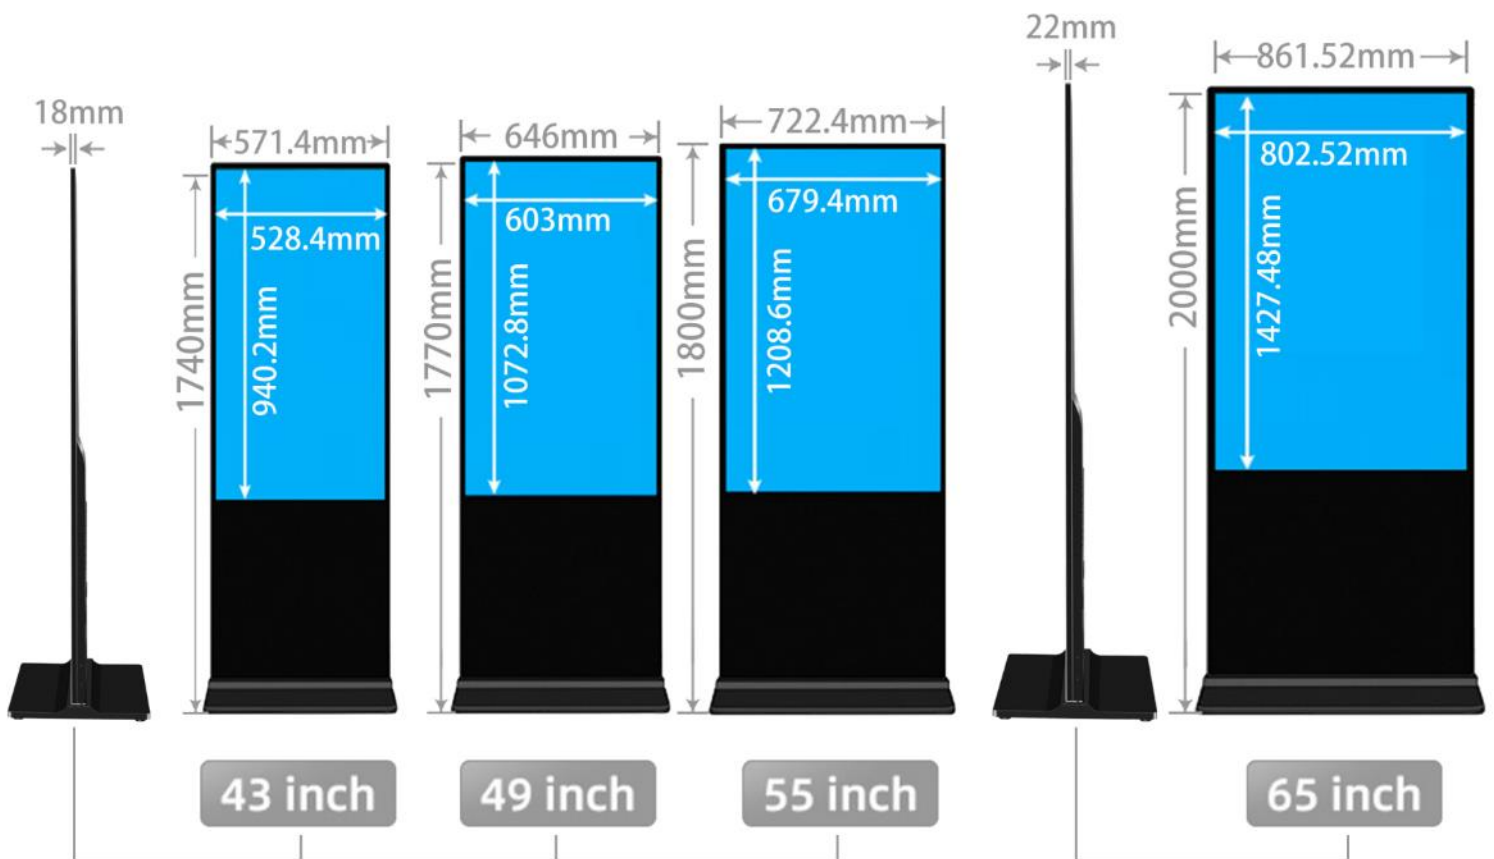

Schematic Drawing